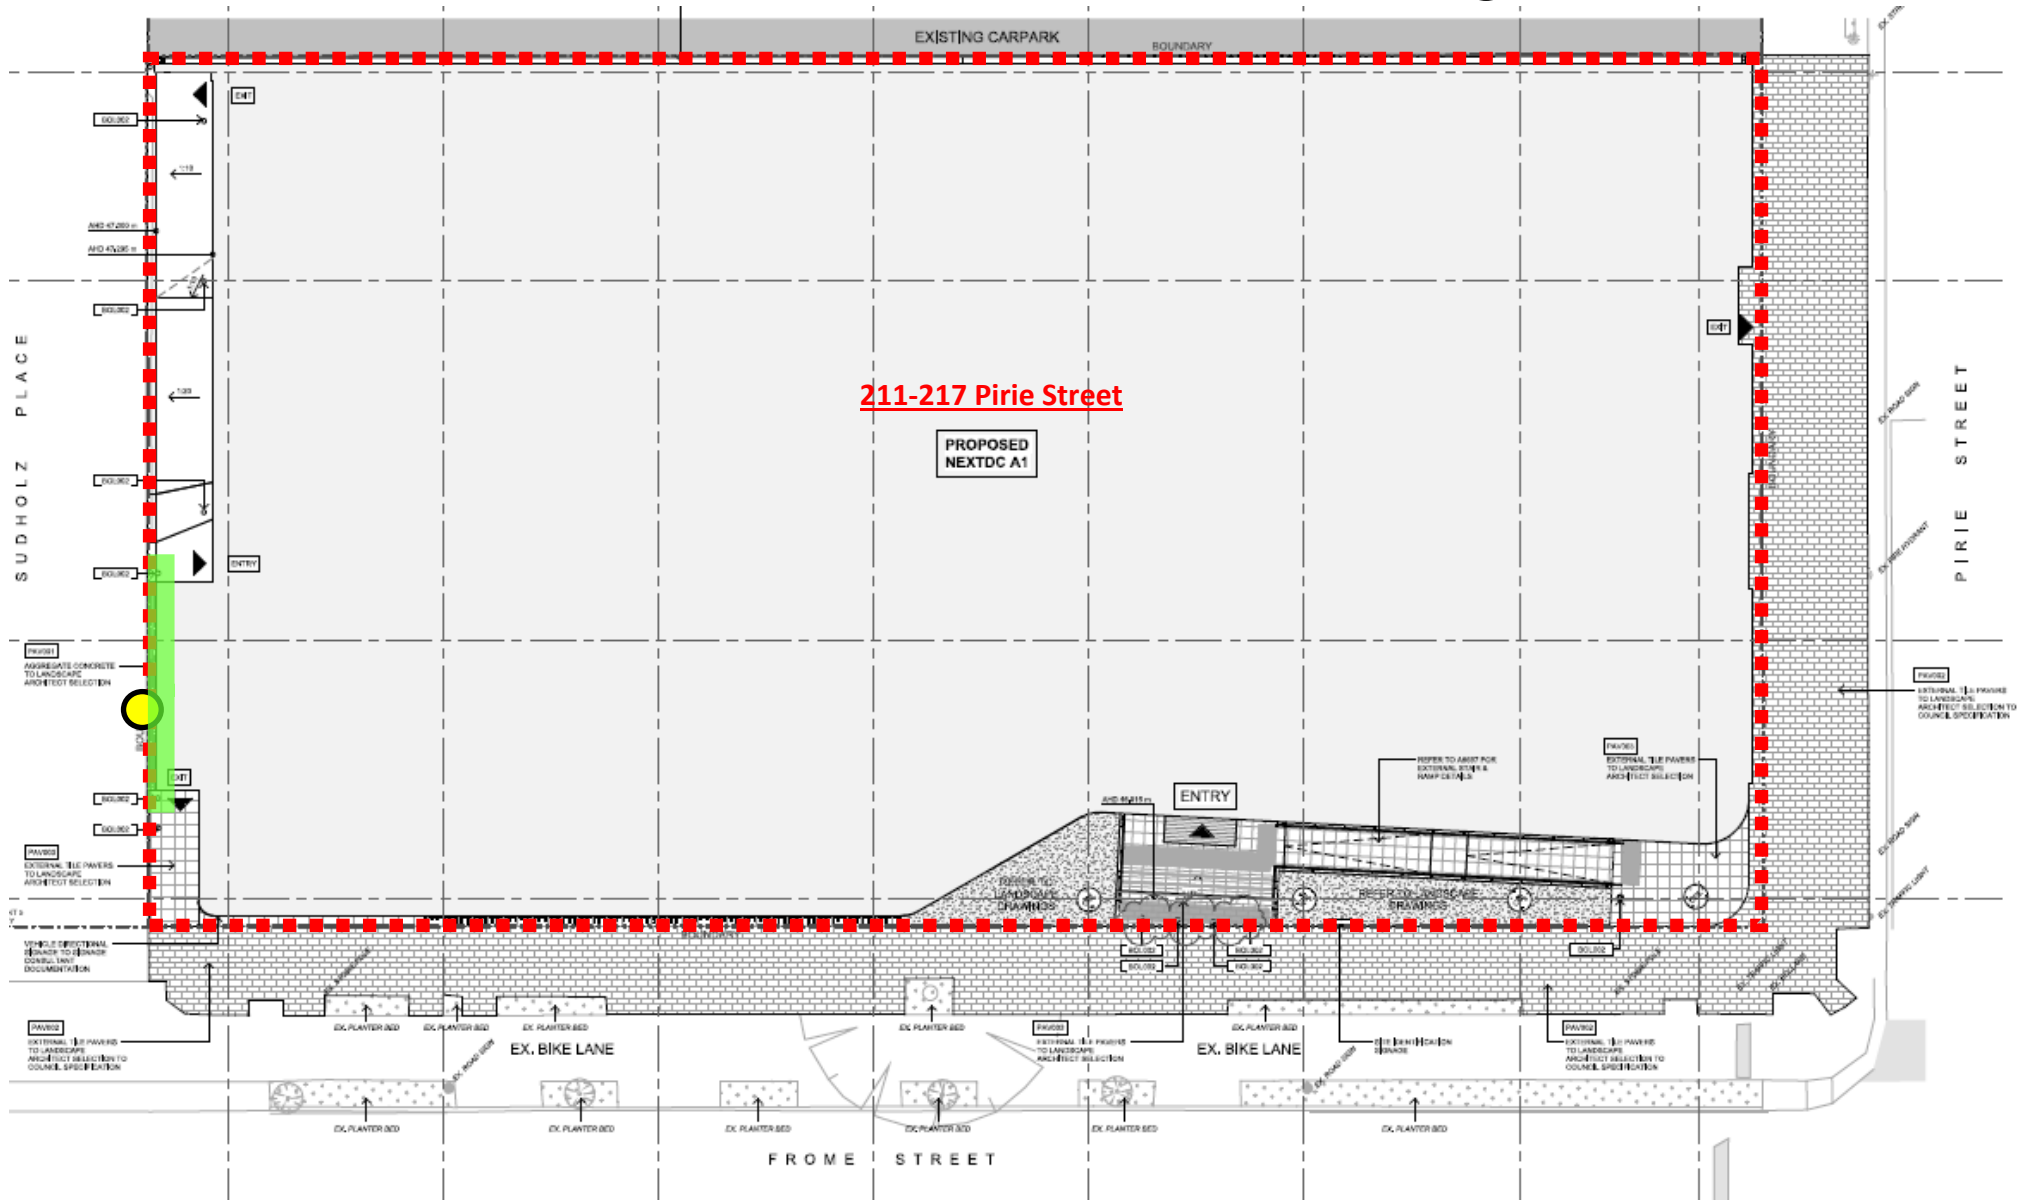

Legend

- ■ ■ ■ ■ Property boundary
- █ Indicative extent of proposed easement
- Proposed replacement streetlight

211-217 Pirie Street

PROPOSED NEXTDC A1